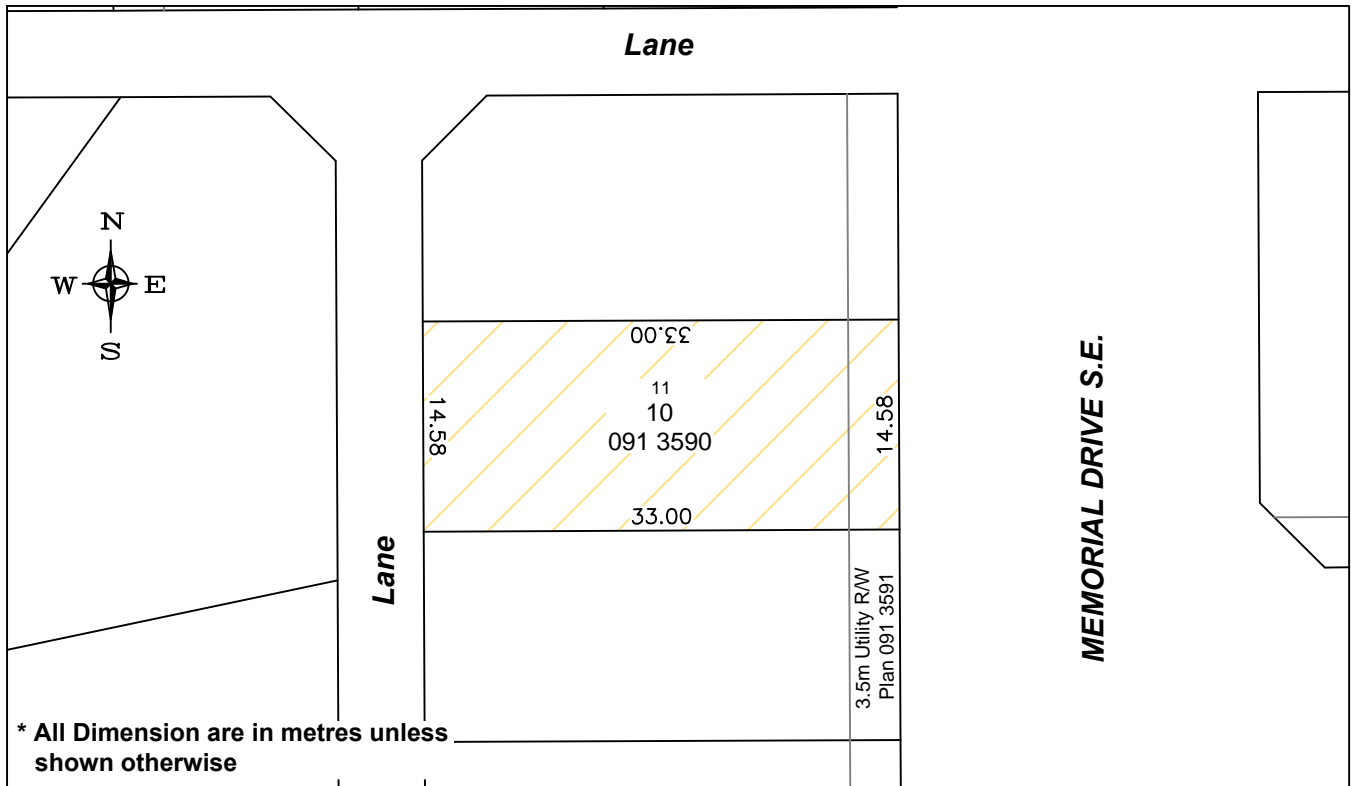

EASTSIDE PHASE 1

Lot 11, Block 10, Plan 0913590

(914 Memorial Drive S.E.)

- \$79,120.00 plus GST
- R-1 Single Family Residential District
- No discounts for right-of-ways to apply as they have been taken into consideration at the time of pricing.
- Fully Serviced

CAUTION
BOUNDARY INFORMATION PRODUCED FROM ALTALIS,
NOVEMBER 2010.
NOT BASED ON ACTUAL SURVEY.

AREA = 480.90m²
0.12 Acres

TOWN OF REDCLIFF