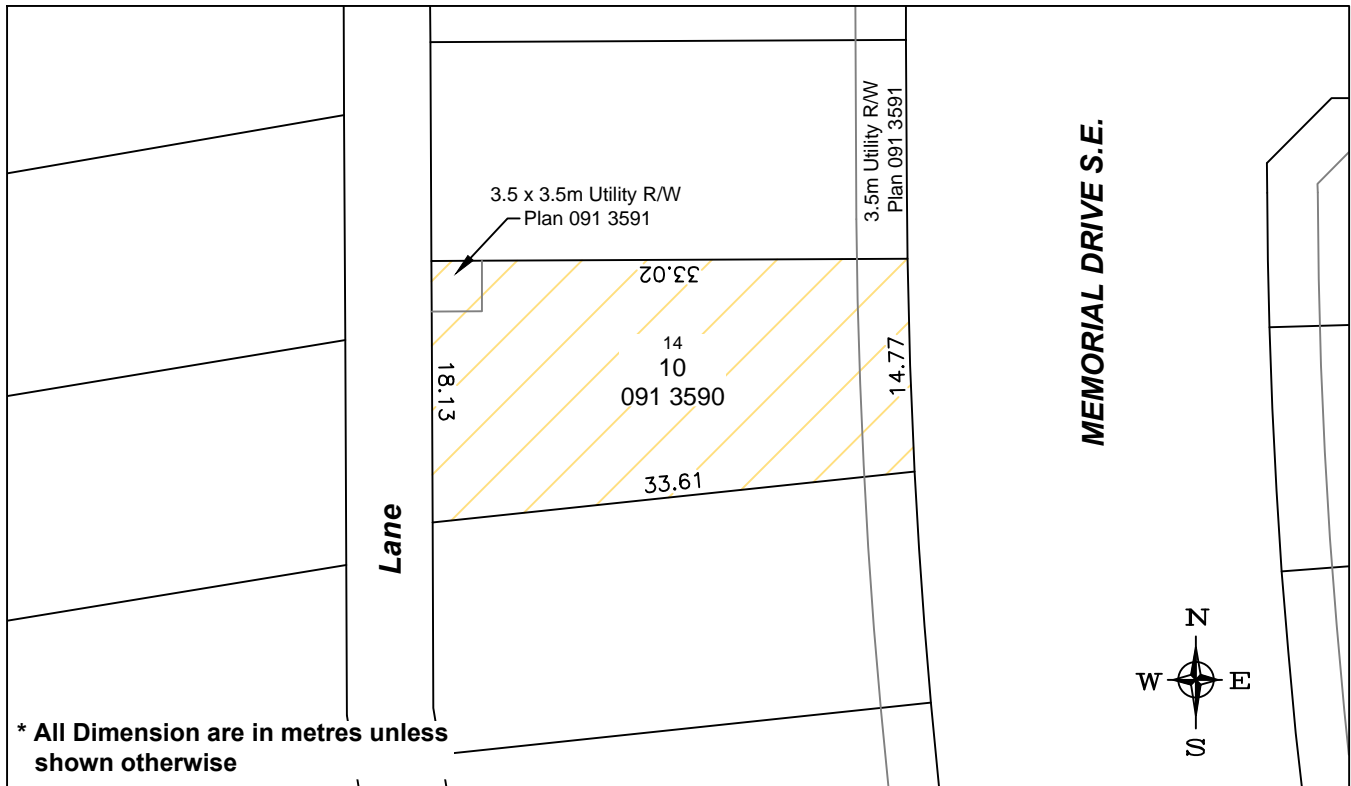

# EASTSIDE PHASE 1

## Lot 14, Block 10, Plan 0913590

### (926 Memorial Drive S.E.)

- \$86,730.00 plus GST
- R-1 Single Family Residential District
- No discounts for right-of-ways to apply as they have been taken into consideration at the time of pricing.
- Fully Serviced

**CAUTION**  
BOUNDARY INFORMATION PRODUCED FROM ALTALIS,  
NOVEMBER 2010.  
NOT BASED ON ACTUAL SURVEY.

AREA = 546.26m<sup>2</sup>  
0.14 Acres

**TOWN OF REDCLIFF**